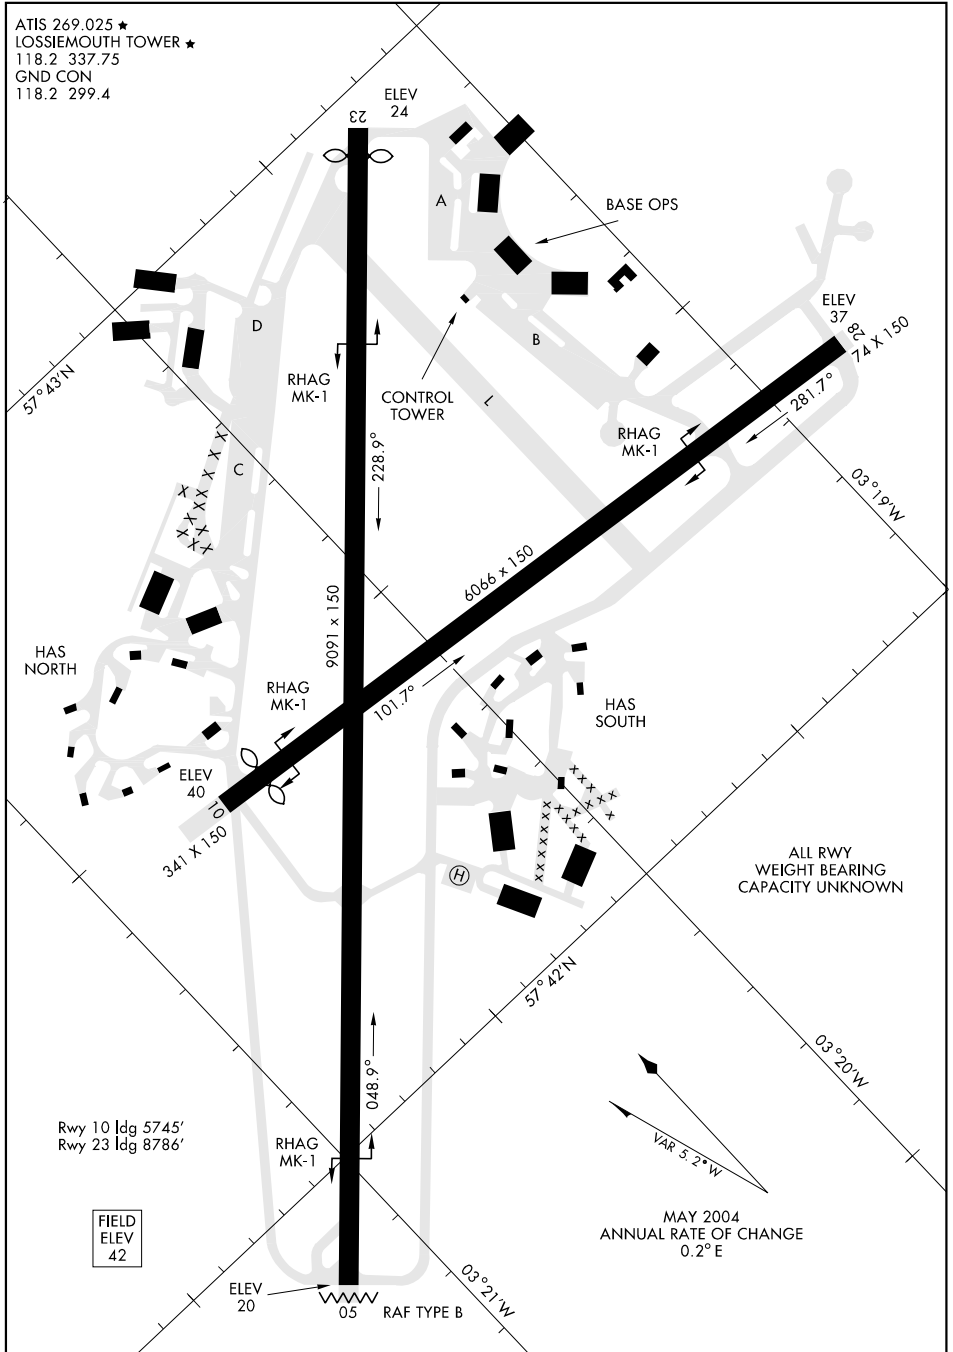

# AIRPORT DIAGRAM

[USN] AFD-3070

LOSSIEMOUTH (EGQS)

LOSSIEMOUTH, SCOTLAND

ATIS 269.025 ★  
 LOSSIEMOUTH TOWER ★  
 118.2 337.75  
 GND CON  
 118.2 299.4

# AIRPORT DIAGRAM

WGS DATUM

LOSSIEMOUTH, SCOTLAND

LOSSIEMOUTH (EGQS)